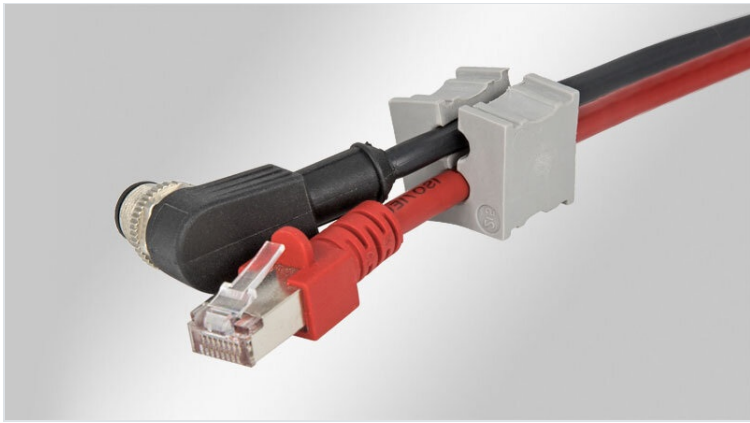

KT CR multi | KT CR special | Multi-hole / special cable grommets

for the use in cleanrooms, 1 - 8 mm / IP54 / UL Type 12

Cable grommets KT CR multi are used with the following cleanroom cable entry components:

- [KEL-U CR cable entry frames](#)

KT CR multi-hole and special grommets enable a sealing of the cables with IP54 and UL Type 12.

When using double or quadruple grommets the cable density of cleanroom cable entry frames can be greatly increased. The multi-hole model range KT CR small is designed for cable diameters from 1 to 8 mm. ATG CR adapter grommets provide the possibility to hold a small KT CR grommet to reduce the clamping range down to 1 mm.

When installing the small grommets in multiple rows, the flat sides should be facing each other. This allows the flat sides to match up and provide a secure seal.

The products with article ending .600 are tested and certified for particle emission for cleanroom class 1 according to ISO 14644-1. The materials used for these products have been tested and certified for outgassing according to VOC/SVOC (ISO 14644-8; ISO 16000-6,-9,-11,-25, VDI 2083 sheet 17).